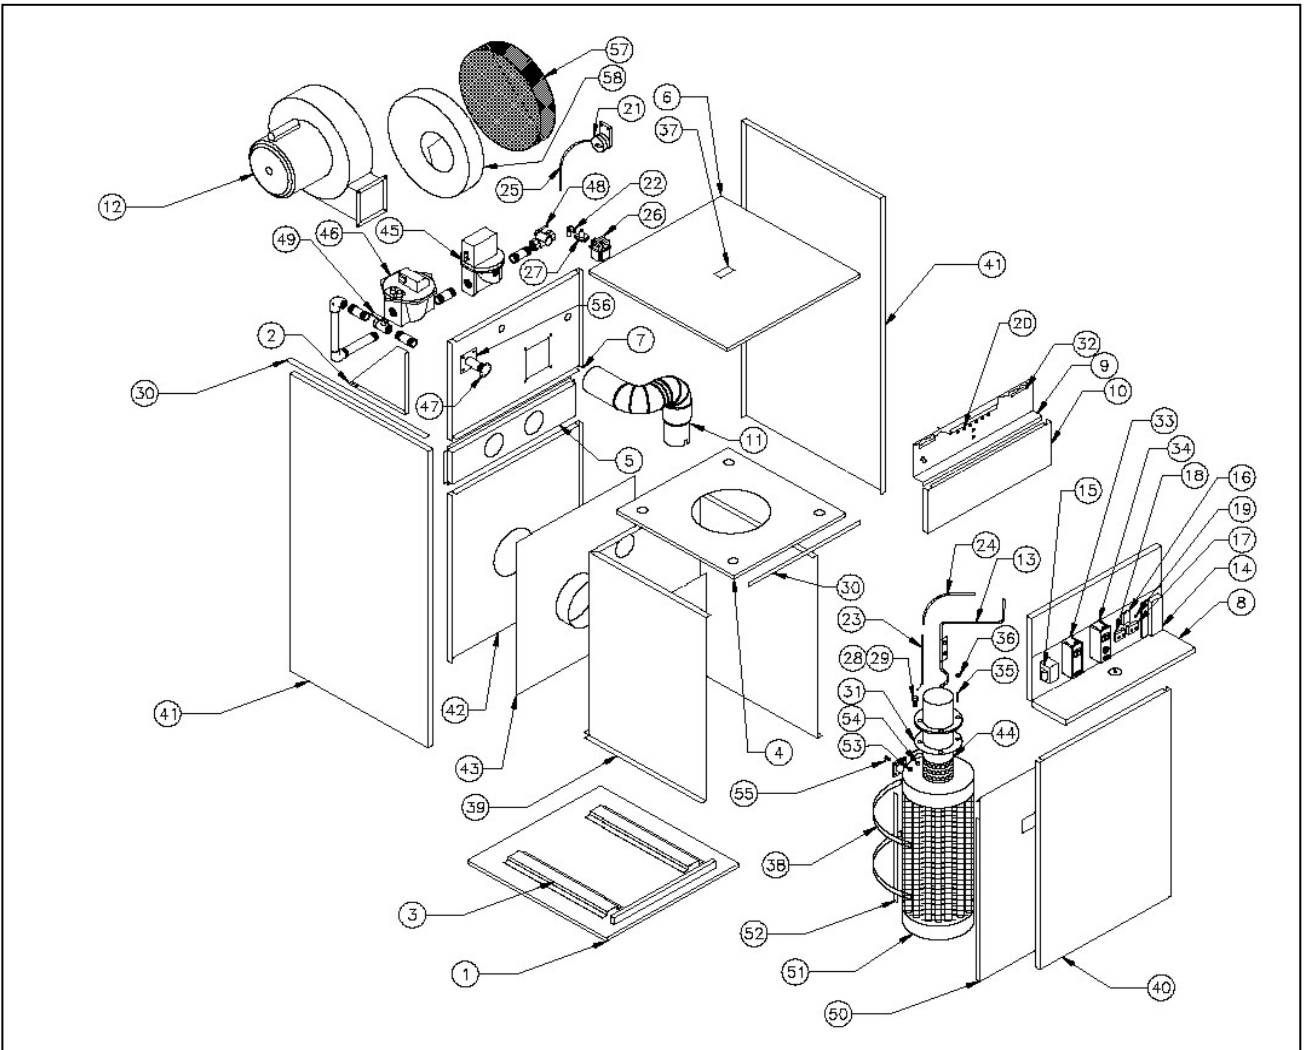

RBI Futera II

To: PARTS SPECIALIST **From:**

Fax: 216-587-0008 **Phone:**

Phone: 216-587-0005 **Fax:**

Re: PARTS PRICING REQUEST **Company:**

PLEASE CIRCLE THE PART(S) NEEDED BELOW AND INDICATE THE QUANTITY NEEDED. PRINT AND FAX.
YOU MAY REVIEW THE PART DESCRIPTION ON THE FOLLOWING PAGES. OUR INSIDE SUPPORT TEAM WILL
RESPOND TO YOUR REQUEST WITHIN 24 HOURS OF RECEIPT.

NOTES OR SPECIAL INSTRUCTIONS: