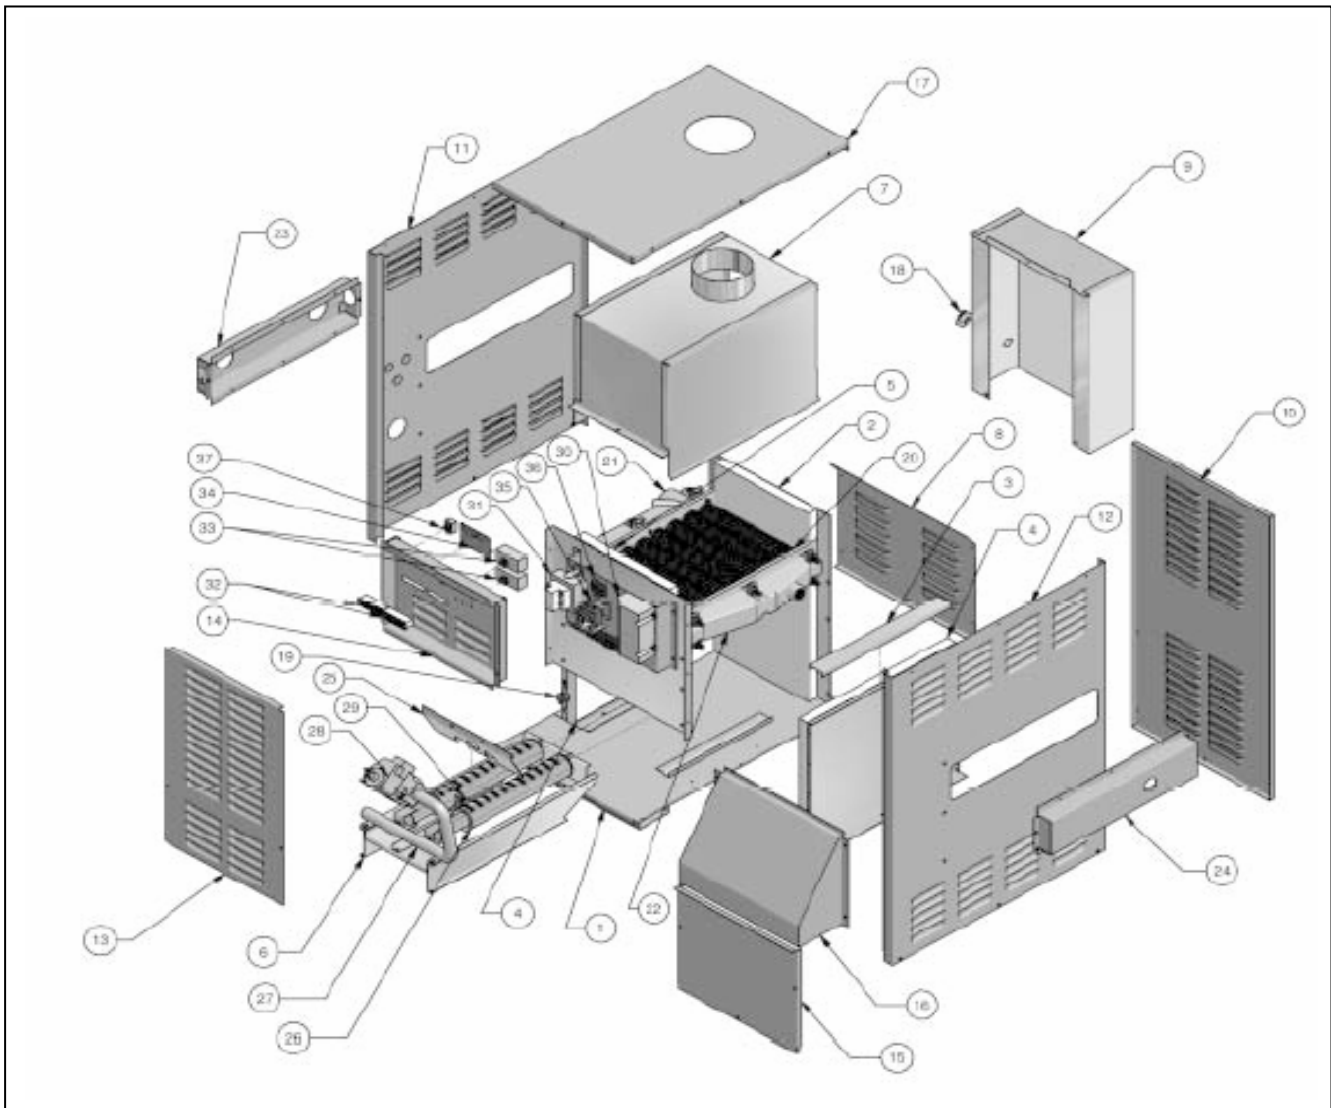

# RBI Spectrum

<b>To:</b> PARTS SPECIALIST	<b>From:</b>
<b>Fax:</b> 216-587-0008	<b>Phone:</b>
<b>Phone:</b> 216-587-0005	<b>Fax:</b>
<b>Re:</b> PARTS PRICING REQUEST	<b>Company:</b>

PLEASE CIRCLE THE PART(S) NEEDED BELOW AND INDICATE THE QUANTITY NEEDED. PRINT AND FAX.  
YOU MAY REVIEW THE PART DESCRIPTION ON THE FOLLOWING PAGES. OUR INSIDE SUPPORT TEAM WILL  
RESPOND TO YOUR REQUEST WITHIN 24 HOURS OF RECEIPT.